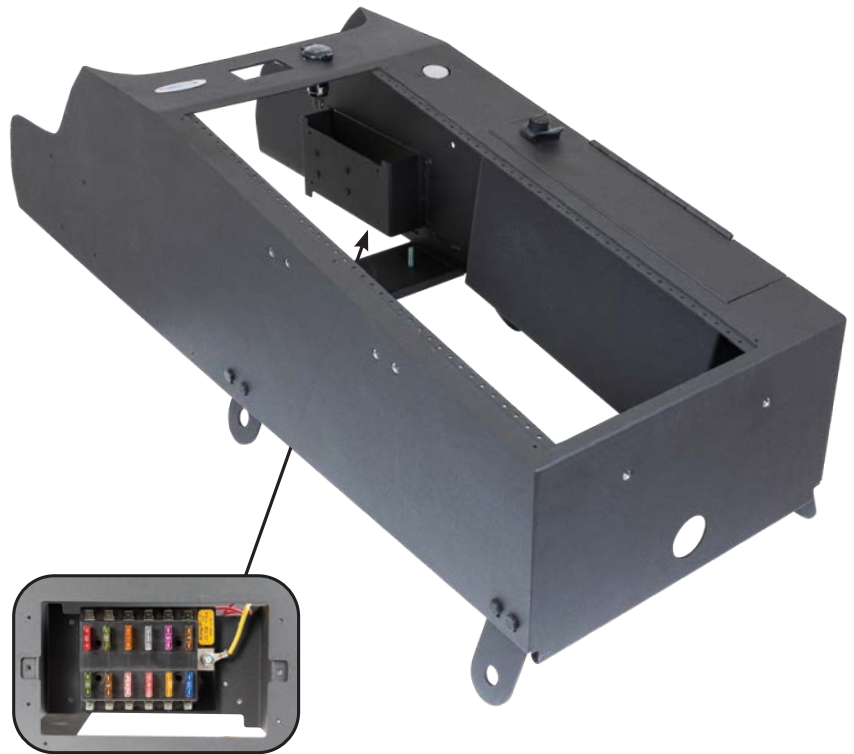

CONTOUR CONSOLE WITH LOCKING LID STORAGE

CHEVY TAHOE 2021+

425-6569

Specification Sheet

DETAILED INFORMATION

Rated Capacity..... 20" of face plates
Length..... 37.60"
Width..... 13.15"
Height..... 10.15"
Depth..... (front to rear) 10.22" - 6.69"
Weight..... 25.5 lbs.

HOW TO ORDER

Console Package

425-6569.....2021+ Tahoe
Includes: Console, Magnetic Mic, 12V,
20" of Face Plates, and Hardware

Mamba Mount

425-0150/4138
425-0150/4139

Console Side Mounts

425-5542/5215
425-5542/4143

No Holes Mounts

425-0020/4143.....2021+ Tahoe
425-0020/5215.....2021+ Tahoe

Accessories

425-6205.....Dual External Cup Holder
425-3704.... Dual Cup Holder Face Plate Mount
425-1849..... Side Mounted Armrest
425-0023..... Rear Mounted Armrest
425-0024..... Side Hinged Armrest