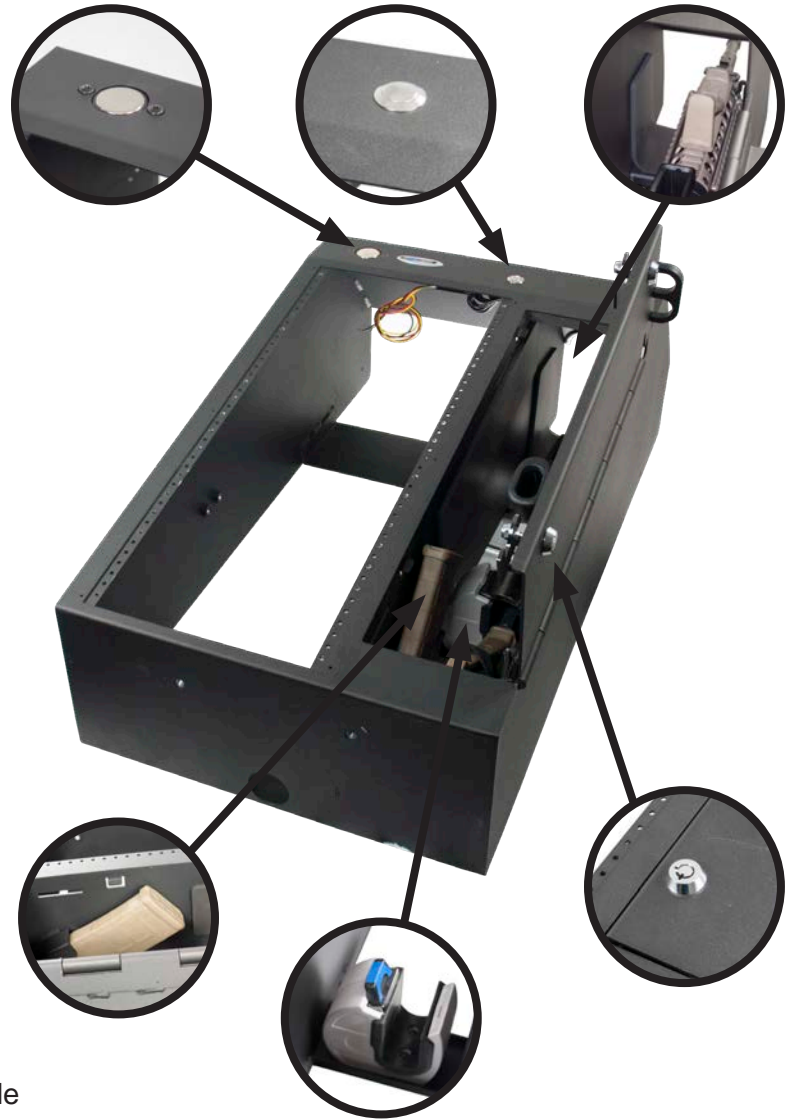

# Wide Body AR/ZRT Console

### DETAILS

**Rated Capacity:** 20" of face plates  
**Measurements:** 28.3" l, 15.179" w, 10.154" h  
**Depth:** 6.671" - 13.133"  
**Weight:** 37.55 lbs.

#### Console Package

*Package Includes: Console, Magnetic Mic, 20" of Face Plates, and Hardware*

**Model No. 425-6491**            Wide Body AR/ZRT Console

#### Accessories

- Model No. 425-1849**            Armrest, Side Mount, 12 x 2.25
- Model No. 425-3704**            Dual Cup Holder Faceplate Mount