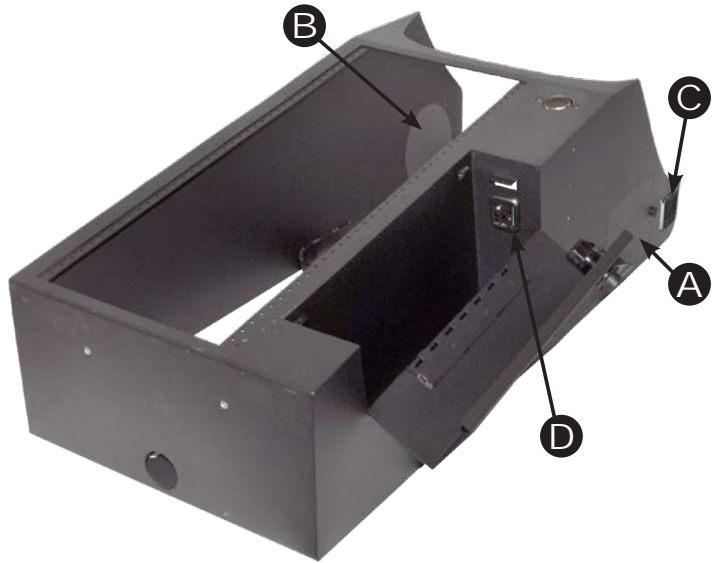

# '15+ CHEVY TAHOE CONTOUR CONSOLE W/ LOCKING LID STORAGE & FLOOR PLATE

## DETAILS

**Rated Capacity:** 20" of face plates  
**Measurements:** 30.579" l, 13.139" w, 10.25" h  
Depth: 9" front, 6.436" rear  
**Weight:** 13.75 lbs

### Console Package

*Package Includes: Console, Magnetic Mic, 20" of Face Plates, 28" Tahoe Floor Plate, and Hardware*

**Model No. 425-6268** '15+ Tahoe