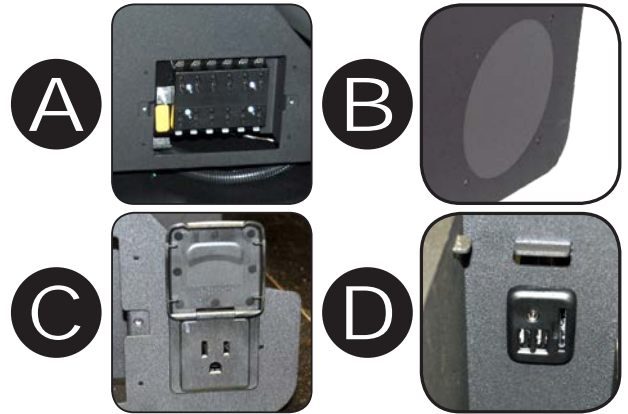

# '15+ CHEVY TAHOE CONTOUR CONSOLE W/ LOCKING LID STORAGE & FLOOR PLATE

## DETAILS

**Rated Capacity:** 20" of face plates  
**Measurements:** 30.579" l, 13.139" w, 10.25" h  
Depth: 9" front, 6.436" rear  
**Weight:** 13.75 lbs